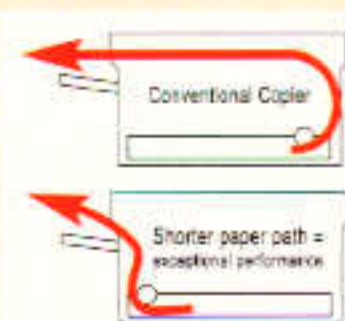

Up to 11x17 Size-for-Size Copying

Copies up to Ledger (11x17) from both the Front Loading Paper Drawer and the 50 Sheet Bypass.

Zoom Copying

Lets you fine-tune your copying needs with a powerful 65%-141% Zoom.

Expandable Paper Capacity

A 250 Sheet Front Loading Paper Drawer with built-in 50 Sheet Bypass.

Simplified 6.5" Paper Path

Simple paper path decreases the possibility of jams.

Specifications

Type:	Desktop
Monthly Volume:	Up to 5,000 copies
Warm up time:	37 seconds
First Copy Speed:	6.5 seconds
Multicopy Speed:	13 copies per minute
Quantity Selector:	1-99, Automatic reset
Exposure Control:	7 step manual control
	Maximum Original Size 11" x 17"
Copy Size:	5-1/2" x 8-1/2" (Invoice) Max: 11"x 17" (Ledger)
Zoom Range:	65% - 141% in 1% increments
Reduction Ratios:	65%, 77%, 79%
Enlargement Ratios:	121%, 129%, 141%
Paper Feed:	Front Loading 250 sheet paper drawer (Invoice to Ledger)
Bypass:	Standard 50 sheets Stackable Bypass (Invoice to Ledger)
Paper Weight:	16 to 24 lbs. through paper drawer 16 to 32 lbs. through Bypass
Features:	2-Page Copy, Photo Mode, Auto Exposure, Auto Start
Weight:	Approximately 72.6 lbs.
Dimensions:	24.6(W) x 24.3(D) x 12.5(H)
Electrical Requirements:	AC 120V,60 Hz, 1.35 kw